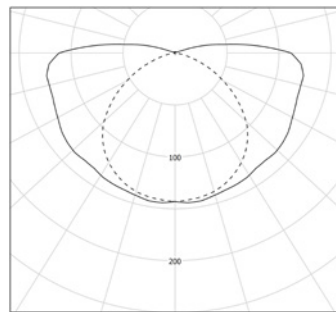

RIMBAUD PIGMENTS

Data sheet

Usage drawings :

Photometries :

Flux : 600lm / 550lm / 500lm
Silver / Gold / Copper

Flux : 550lm / 500lm
Brass / Petrol

Characterics

CL I - 220 V - 2 x E27 matt LED 4W (included)
dimable 2700 K
Diameter : 133 mm
Length : 680 mm
Weight : 5 Kg
Installation : Wall / Ceiling / Pendant