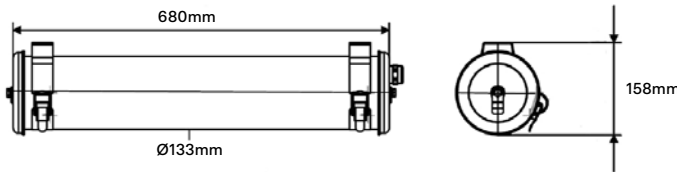

RIMBAUD PIGMENTS

Data sheet

Usage drawings :

Photometries :

Flux : 600lm / 550lm / 500lm
Silver / Gold / Copper

Flux : 550lm / 500lm
Brass / Petrol

Characterics

CL I - 220 V - 2 x E27 matt LED 4W (included)
dimable 2700 K
Diameter : 133 mm
Length : 680 mm
Weight : 5 Kg
Installation : Wall / Ceiling / Pendant