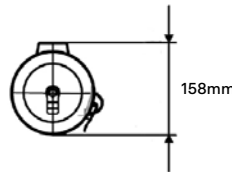

RIMBAUD PIGMENTS

Data sheet

Usage drawings :

Photometries :

Flux : 600lm / 550lm / 500lm
Silver / Gold / Copper

Flux : 550lm / 500lm
Brass / Petrol

Characterics

CL I - 220 V - 2 x E27 matt LED 4W (included)
dimable 2700 K
Diameter : 133 mm
Length : 680 mm
Weight : 5 Kg
Installation : Wall / Ceiling / Pendant