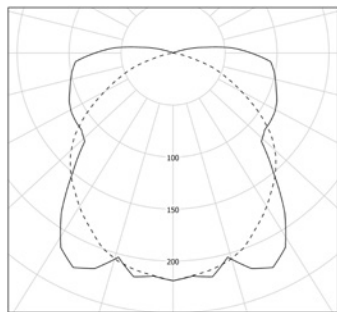

RIMBAUD PIGMENTS

Data sheet

Usage drawings :

Photometries :

Flux : 600lm / 550lm / 500lm
Silver / Gold / Copper

Flux : 550lm / 500lm
Brass / Petrol

Characterics

CL I - 220 V - 2 x E27 matt LED 4W (included)
dimable 2700 K
Diameter : 133 mm
Length : 680 mm
Weight : 5 Kg
Installation : Wall / Ceiling / Pendant