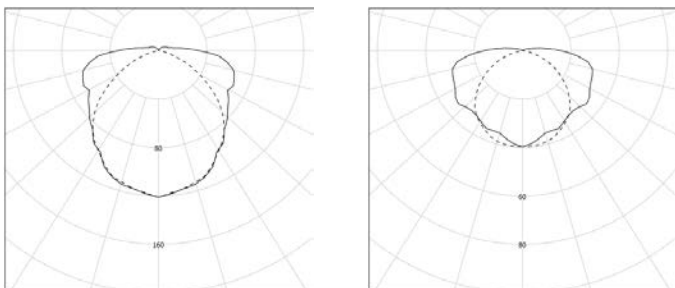

Photometries :

Flux : 1000lm
Brass

Flux : 400lm
Petrol