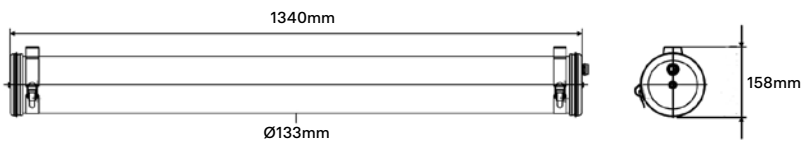

Finishes

	Stainless steel 316L		
Colors :		Reflectors :	
	Brass		Brass
	Coal		Petrol