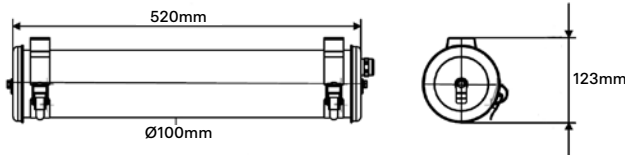

VENDÔME MINI

Data sheet

Characteristics

CLI - 220V - 2 x E14 matt LED 4W (included)
dimmable 2700K
Diameter : 100mm
Length : 520mm
Weight : 2,8kg
Installation : Wall / Ceiling / Pendant

Protection sign : IP68
Equipped with cable and cable plate kit
Suspension ropes : 2 x 3m included
Cable : 3m
Design : Normal Studio