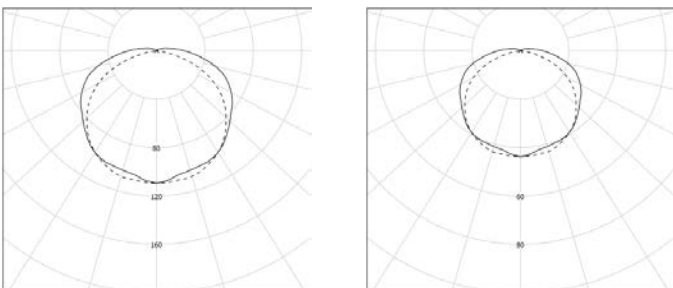

Photometries :