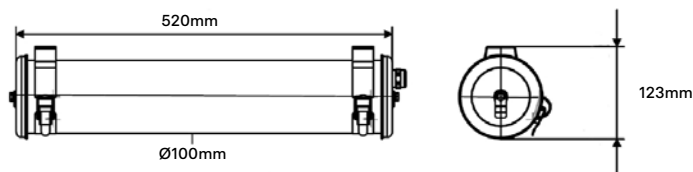

MUSSET GR

Data sheet