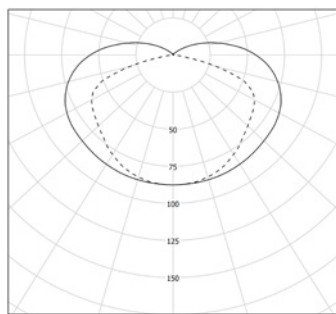

# MUSSET GR

Data sheet

Usage drawings :

Photometries :

Flux : 350lm / 300lm / 300lm  
Silver / Gold / Copper

Flux : 300lm / 250lm  
Brass / Petrol

## Characteristics

CL I - 220 V - 2 x E14 matt LED 4W (included)  
dimable 2700 K  
Diameter : 100 mm  
Length : 520 mm  
Weight : 2,8 Kg  
Installation : Wall / Ceiling / Pendant

Protection sign : IP 68  
Equipped with cable and cable plate kit  
Suspension ropes : 2 x 3m included  
Cable : 3m  
Design : Sammode