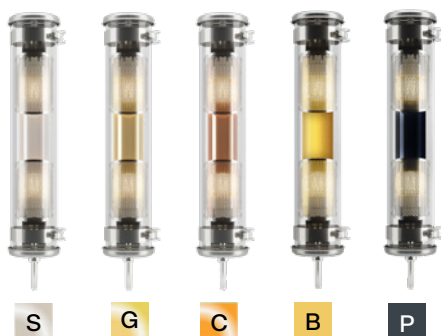

# MUSSET GR

Data sheet

This essential and timeless luminaire is full of characterful charm. Wall mounted, the glass body reveals its rear reflector and the louvres that soften its light output and create a soft and extremely comfortable lighting environment. Suspended by fine steel wires, it delivers its full potential with a lightness of spirit and real sophistication. Offered in three finishes, Musset GR brings warmth and intimacy to your dining room or conservatory in all three of its golden, coppery and silvery finishes.

# MUSSET GR

Data sheet

Usage drawings :

Photometries :

Flux : 350lm / 300lm / 300lm  
Silver / Gold / Copper

Flux : 300lm / 250lm  
Brass / Petrol

## Characteristics

CL I - 220 V - 2 x E14 matt LED 4W (included)  
dimable 2700 K  
Diameter : 100 mm  
Length : 520 mm  
Weight : 2,8 Kg  
Installation : Wall / Ceiling / Pendant

Protection sign : IP 68  
Equipped with cable and cable plate kit  
Suspension ropes : 2 x 3m included  
Cable : 3m  
Design : Sammode

## Materials

End caps & fixing straps : Stainless steel 316L  
Body : Borosilicate glass  
Reflector : Anodised aluminium  
Louvre : stainless steel 316L  
Braided tinned copper cable

Gaskets : EPDM