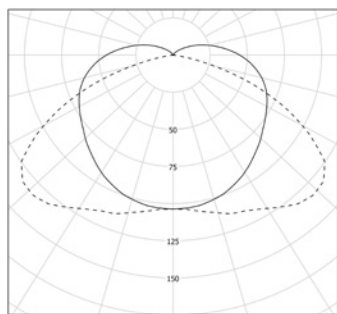

# MUSSET GR

Data sheet

Usage drawings :

Photometries :

Flux : 350lm / 300lm / 300lm  
Silver / Gold / Copper

Flux : 300lm / 250lm  
Brass / Petrol

## Characteristics

CL I - 220 V - 2 x E14 matt LED 4W (included)  
dimable 2700 K  
Diameter : 100 mm  
Length : 520 mm  
Weight : 2,8 Kg  
Installation : Wall / Ceiling / Pendant

Protection sign : IP 68  
Equipped with cable and cable plate kit  
Suspension ropes : 2 x 3m included  
Cable : 3m  
Design : Sammode