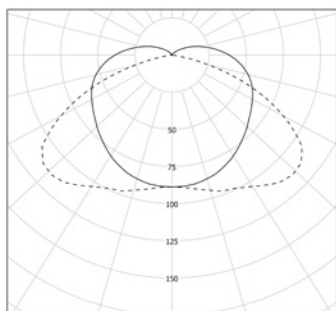

Photometries :

Flux : 350lm / 300lm / 300lm
Silver / Gold / Copper