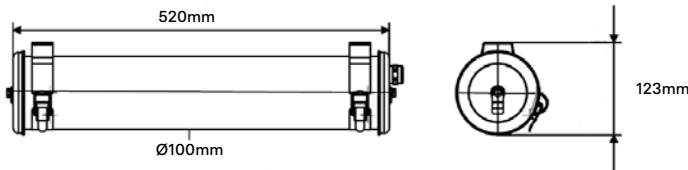

MUSSET GR PIGMENTS

Data sheet

The Musset GR wall lamps are reinventing themselves! The stainless steel components of the luminaire - its end caps and strap fixings - are now available in exciting colours, such as Coal, Marsala red, Sky blue and Provence green, as well as timeless white. Behind its glass body, its multi-perforated grids, which are also lacquered, create a soft, muted lighting environment. With its new colourful identity, the iconic Musset GR wall lamp is just as versatile as ever, integrating perfectly with the ambience you choose for the spaces you live in. In your bathroom, your bedroom or your conservatory, bring your walls to life with a strong colour statement! This luminaire is supplied ready to install, fully equipped with its cable, light source and wall cable plate. All our luminaires are manufactured, assembled and packaged at our Châtillon-sur-Saône factory plant in the Vosges region of France.

MUSSET GR PIGMENTS

Data sheet

Characteristics

CL I - 220 V - 2 x E14 matt LED 4W (included)
 dimmable 2700 K
 Diameter : 100 mm
 Length : 520 mm
 Weight : 2,8 Kg
 Installation : Wall / Ceiling / Pendant

Protection sign : IP 68
 Equipped with cable and cable plate kit
 Suspension ropes : 2 x 3m included
 Cable : 3m
 Design : Sammode