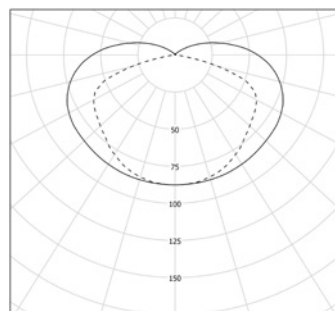

Flux : 300lm / 250lm
Brass / Petrol