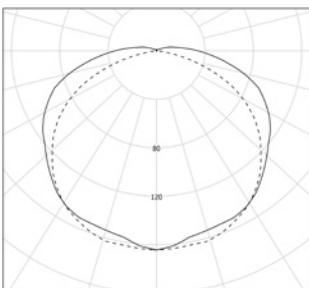

Gaskets : EPDM

Options

Dimmable by smartphone via Casambi app. or by traditional ON-OFF switch

Usage drawings :

Photometries

Flux : 375lm
Brass

Flux : 150lm
Petrol

References