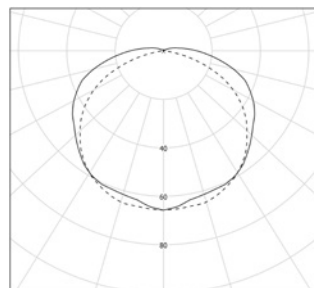

Gaskets : EPDM

Options

Dimmable by smartphone via Casambi app. or by traditional ON-OFF switch

Usage drawings :

Photometries

Flux : 375lm
Brass

Flux : 150lm
Petrol

References