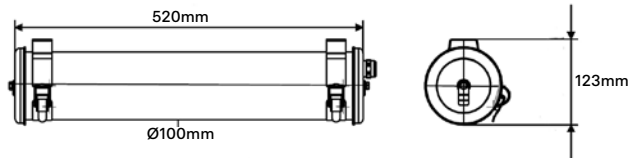

MONCEAU MINI

Data sheet

Characteristics

CLI - 220V - 2 x E14 Matt LED 4W (included)
dimmable 2700K
Diameter : 100mm
Length : 520mm
Weight : 2,8kg
Installation : Wall / Ceiling / Pendant

Protection sign : IP68
Equipped with cable and cable plate kit
Suspension ropes : 2 x 3m included
Cable : 3m
Design : Normal Studio