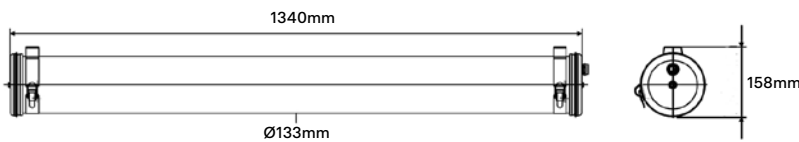

Characteristics

CLI - 220V - 6 x E27 LED 4W (included) dimmable 2700K
Diameter : 133mm
Length : 1340mm
Weight : 7,5kg
Installation : Wall / Ceiling / Pendant

Protection sign : IP68
Equipped with cable and cable plate kit
Suspension ropes : 2 x 3m included
Cable : 3m
Design : Normal Studio

Finishes

1. Colors :
2. Stainless steel 316L
   - Brass
   - Coal RAL7021
3. Reflectors :
4. Brass
   - Petrol

Materials

End caps & fixing straps : Stainless steel 316L or stainless steel 316L laquered
Body : Coextruded PMMA/PO
Reflector : Anodised aluminium
Louvre : Anodised aluminium or steel laquered
Braided tinned copper cable

Gaskets : EPDM

Options

Dimmable by smartphone via Casambi app. or by traditional ON-OFF switch