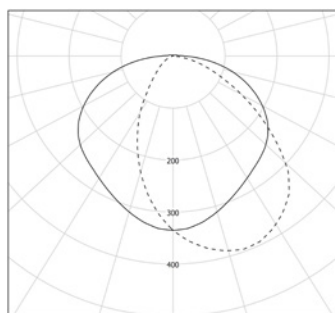

Usage drawing :

Photometrie :

L 700mm : Silver / Gold / Copper / Brass / Petrol  
 Flux : 800lm / 800lm / 800lm / 800lm / 350lm  
 L 1000 mm : Silver / Gold / Copper / Brass / Petrol  
 Flux : 1200lm / 1200lm / 1200lm / 1200lm / 600lm

## Characteristics

CL II - 220V - Module LED included 13W (700mm) ou 19W (1000mm) 2700K  
 Diameter : 70mm  
 Length : 700mm ou 1000mm  
 Weight : 2,2kg (700mm) ou 3kg (1000mm)  
 Installation : Wall

Protection sign : IP68  
 Equipped with cable and cable plate kit  
 Cable : 1m  
 Design : Sammode