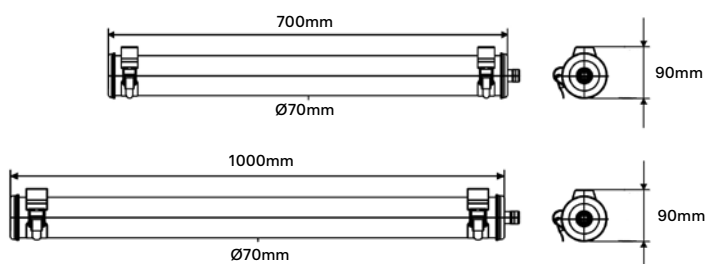

Usage drawing :

Photometrie :

L 700mm : Silver / Gold / Copper / Brass / Petrol  
 Flux : 800lm / 800lm / 800lm / 800lm / 350lm  
 L 1000 mm : Silver / Gold / Copper / Brass / Petrol  
 Flux : 1200lm / 1200lm / 1200lm / 1200lm / 600lm

## Characteristics

CL II - 220V - Module LED included 13W (700mm) ou 19W (1000mm) 2700K  
 Diameter : 70mm  
 Length : 700mm ou 1000mm  
 Weight : 2,2kg (700mm) ou 3kg (1000mm)  
 Installation : Wall

Protection sign : IP68  
 Equipped with cable and cable plate kit  
 Cable : 1m  
 Design : Sammode