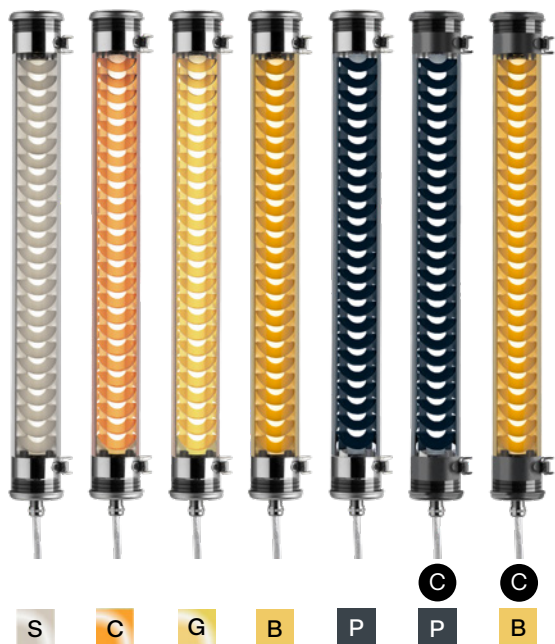

This timeless wall lamp is available in five finishes: silver, copper, gold, brass and petrol. It is also available in a soberly chic black lacquered version, with reflectors in a soft shade of petrol or brass. Its inclined louvres conceal the light source, and create a very specific mood by reflecting the light downward. Very attractive when repeated along the length of a wall, it adds new style to your corridor or pathway. Also available in a dimmable version, it brings a touch of copper, gold or silver to your swimming pool area.

Usage drawing :

Photometrie :

L 700mm : Silver / Gold / Copper / Brass / Petrol  
 Flux : 800lm / 800lm / 800lm / 800lm / 350lm  
 L 1000 mm : Silver / Gold / Copper / Brass / Petrol  
 Flux : 1200lm / 1200lm / 1200lm / 1200lm / 600lm

## Characteristics

CL II - 220V - Module LED included 13W (700mm) ou 19W (1000mm) 2700K  
 Diameter : 70mm  
 Length : 700mm ou 1000mm  
 Weight : 2,2kg (700mm) ou 3kg (1000mm)  
 Installation : Wall

Protection sign : IP68  
 Equipped with cable and cable plate kit  
 Cable : 1m  
 Design : Sammode

## Finishes

- Stainless steel 316 L
- Colors :
  - Coal
- Reflectors :
  - Silver
  - Copper
  - Gold
  - Brass
  - Petrol