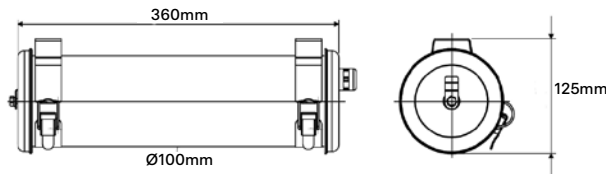

BELLEVILLE MINI

Data sheet

Characteristics

CL I - 220 V - 1 x E27 matt LED 8W (included)
dimmable 2700 K
Diameter : 100 mm
Length : 360 mm
Weight : 1,5 Kg
Installation : Wall

Protection sign : IP 68
Equipped with cable and cable plate kit
Cable : 0,5 m
Design : Normal Studio

Photometrie :

Flux : 280 lm

Usage drawing :