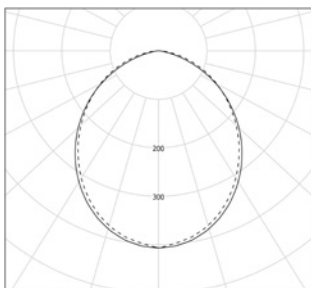

Materials

End caps & fixing straps : Inox 316L
Body : Coextruded PMMA/PO
Reflector : Anodised aluminium
Structure : Laquered aluminium
Braided tinned copper cable

Gaskets : EPDM

Photometrie :

Flux : 800lm